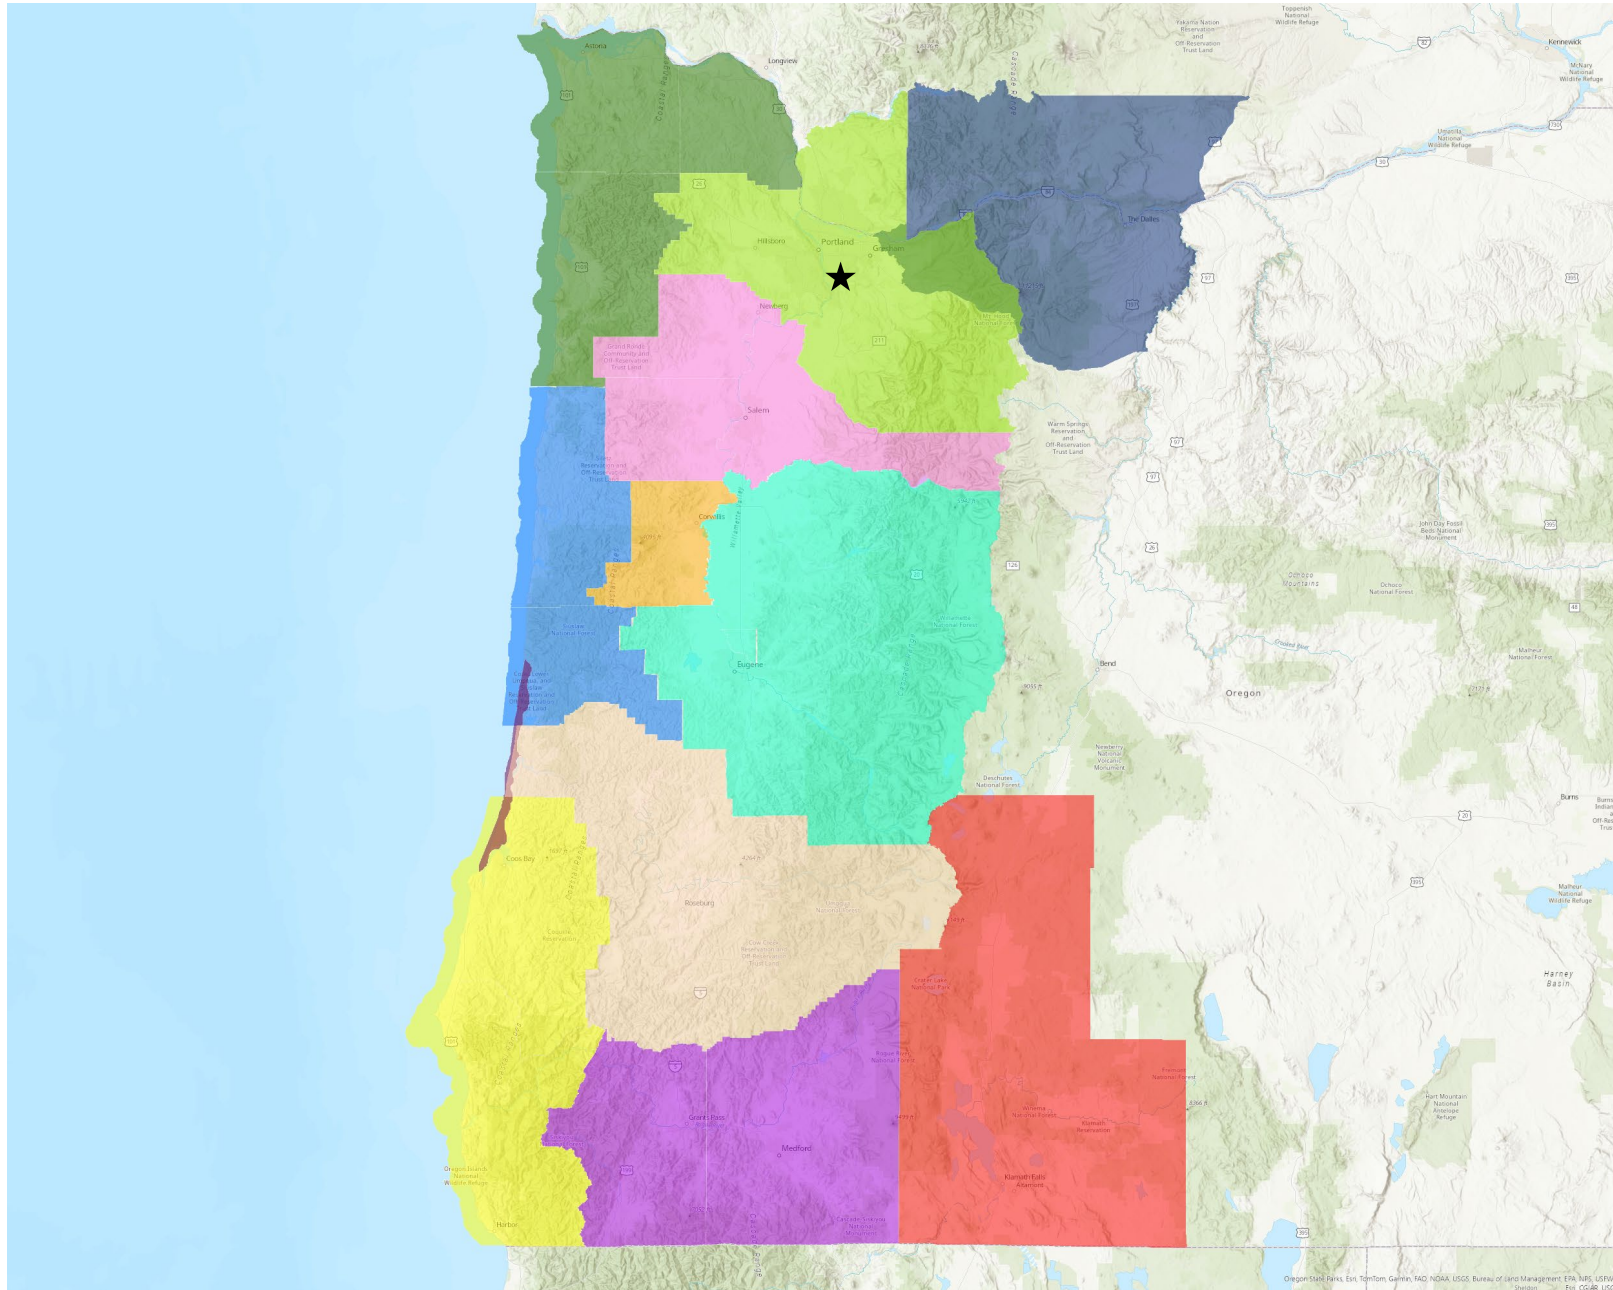

Our CWMA's

- 4-County
- Benton
- Columbia Gorge
- Douglas
- Dunes
- Jackson & Josephine
- Klamath
- Mid-Coast
- Mid-Willamette
- North Coast
- South Coast
- Upper Willamette
- WIN Headquarters